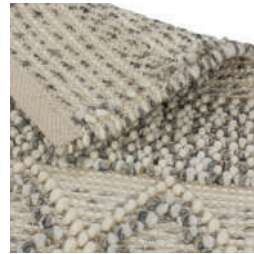

Surface

ca. | approx. | env.

55% Wolle (gewalkt) | 25% Baumwolle | 20% Polyester

Wool (milled) | Cotton | Polyester

Laine (rembourré) | Coton | Polyester

GESAMTGEWICHTTotal weight | Poids total
ca. | approx. | env.**2.700 g/m²**